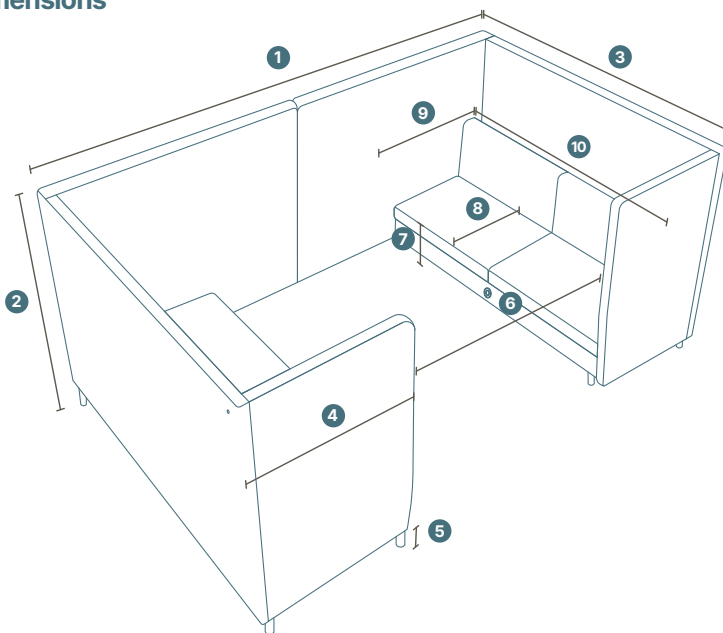

Its distinctive high-back design not only captures attention but also envelops the user, ensuring both visual and auditory privacy. From customisable upholstery reflecting your brand's identity to sound-absorbing properties facilitating uninterrupted workflow, Sienna boasts features that redefine the essence of a modern office booth.

### Dimensions

- 1 Overall width : 2600 mm
- 2 Overall height: 1500 mm
- 3 Overall depth: 1675 mm
- 4 Width: 905 mm
- 5 Leg height: 150 mm
- 6 Gap: 790 mm
- 7 Seat height: 440 mm
- 8 Seat depth: 530 mm
- 9 Overall depth of lounge: 770 mm
- 10 Seat width: 1575 mm

#### Optional central table dimensions:

Width: 600 mm      Height: 725 mm  
Depth: 1200 mm