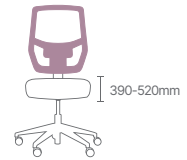

With a maximum weight capacity of 110 kg, it offers personalised adjustments for optimal seating. Constructed from durable materials, the Sicura chair meets commercial standards for durability and safety. It enhances workspace aesthetics while providing ergonomic excellence and productivity. The Sicura chair effortlessly combines comfort, style, and functionality.

Back Sizes

Seat Sizes

(from the most pronounced area of lumbar support to front edge of seat)

Seat Height

Back Height Range

Lumbar Support Range

Arm Height Range

(from top of seat to top of arm pad)