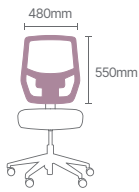

With a maximum weight capacity of 110 kg, it offers personalised adjustments for optimal seating. Constructed from durable materials, the Sicura chair meets commercial standards for durability and safety. It enhances workspace aesthetics while providing ergonomic excellence and productivity. The Sicura chair effortlessly combines comfort, style, and functionality.

Back Sizes

Seat Sizes

(from the most pronounced area of lumbar support to front edge of seat)

Seat Height

Back Height Range

Lumbar Support Range

Arm Height Range

(from top of seat to top of arm pad)