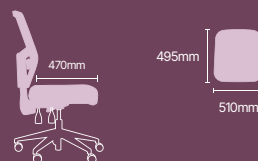

OPTIONAL FEATURES

- Seat slide
- Height-adjustable arms
- Choice of seat upholstery
- Patented Gregory Dual Density MkII Seat

DIMENSIONS

Back Size

Seat Size

(from the most pronounced area of lumbar support to front edge of seat)

Seat Height

Back Height Range

Lumbar Support Range

Arm Height Range

(from top of seat to top of arm pad)

Gregory Commercial Furniture Pty Limited
ABN: 77 120 112 969

7 Holbeche Rd, Arndell Park NSW 2148

1300 003 339