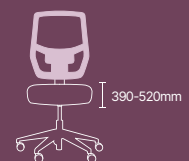

With a maximum weight capacity of 110 kg, the Sicura chair accommodates a wide range of users, providing reliable support and comfort. Its compact dimensions make it an ideal choice for any workspace, offering ample seating space without overwhelming your office.

OPTIONAL FEATURES

- Seat slide
- Height-adjustable arms
- Choice of seat upholstery
- Patented Gregory Dual Density MkII Seat

DIMENSIONS

Back Size

Seat Size

(from the most pronounced area of lumbar support to front edge of seat)

Seat Height

Back Height Range

Lumbar Support Range

Arm Height Range

(from top of seat to top of arm pad)

Gregory Commercial Furniture Pty Limited
ABN: 77 120 112 969

7 Holbeche Rd, Arndell Park NSW 2148

1300 003 339