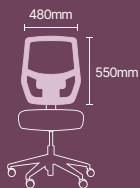

With a maximum weight capacity of 110 kg, the Sicura chair accommodates a wide range of users, providing reliable support and comfort. Its compact dimensions make it an ideal choice for any workspace, offering ample seating space without overwhelming your office.

OPTIONAL FEATURES

- Seat slide
- Height-adjustable arms
- Choice of seat upholstery
- Patented Gregory Dual Density MkII Seat

DIMENSIONS

Back Size

Seat Size

(from the most pronounced area of lumbar support to front edge of seat)

Seat Height

Back Height Range

Lumbar Support Range

Arm Height Range

(from top of seat to top of arm pad)

Gregory Commercial Furniture Pty Limited
ABN: 77 120 112 969

7 Holbeche Rd, Arndell Park NSW 2148

1300 003 339