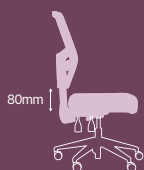

OPTIONAL FEATURES

- Seat slide
- Height-adjustable arms
- Choice of seat upholstery
- Patented Gregory Dual Density MkII Seat

DIMENSIONS

Back Size

Seat Size

(from the most pronounced area of lumbar support to front edge of seat)

Seat Height

Back Height Range

Lumbar Support Range

Arm Height Range

(from top of seat to top of arm pad)

Gregory Commercial Furniture Pty Limited
ABN: 77 120 112 969

7 Holbeche Rd, Arndell Park NSW 2148

1300 003 339