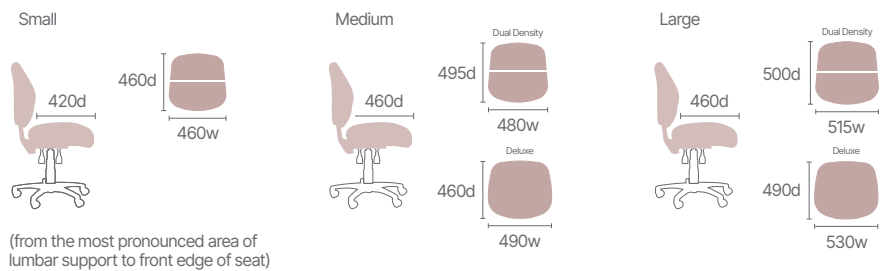

## The Pinnacle of Ergonomic Design

The Gregory Slimline is a high-end office chair designed with insights from a physiotherapist to provide exceptional support and comfort in any workspace. It features outstanding lateral and lumbar support, increased thoracic support, and Gregory's award-winning Dual Density Posture Support ergonomic seat technology for comfortable and correct seating.

The Slimline also offers a user-friendly 3-lever independent mechanism for personalised adjustments and an anti-slip ratchet back height adjustment. With AFRDI 160kg certification, the Slimline is built for heavy-duty use, ensuring robust construction and superior durability, making it the ideal choice to elevate office comfort and productivity.

### Back Sizes

### Seat Sizes