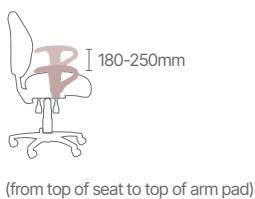

Arm Height Range