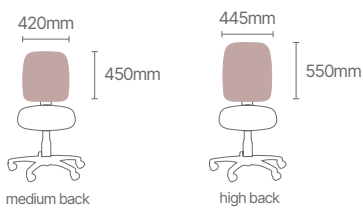

## The Pinnacle of Ergonomic Design

The Gregory Slimline is a high-end office chair designed with insights from a physiotherapist to provide exceptional support and comfort in any workspace. It features outstanding lateral and lumbar support, increased thoracic support, and Gregory's award-winning Dual Density Posture Support ergonomic seat technology for comfortable and correct seating.

### Back Sizes

### Seat Sizes

### Seat Height