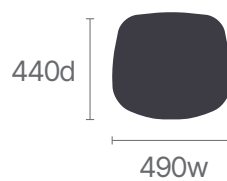

Poise

Affordable Style and Comfort for a Modern Workspace

The Poise Chair features a medium back with a modern mesh design for breathability and comfort, blending seamlessly into any workspace for a professional environment. With a 3-lever mechanism, it allows easy adjustment of seat height, tilt, and back angle, ensuring ergonomic comfort and reducing fatigue. Upholstered in black with ratchet back height and lumbar

Back Size

Seat Size

Seat Height Range