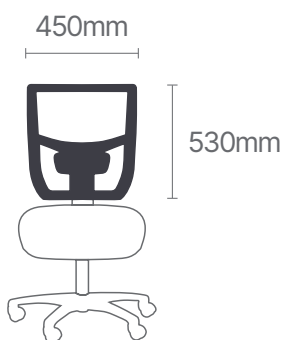

Poise

Mesh Back Task Chair

Introducing the Poise Chair, a premium entry-level mesh back task chair that delivers the ultimate fusion of modern design, robust functionality, and remarkable comfort. Assembled right here in Australia, the Poise Chair exemplifies high-quality craftsmanship and thoughtful ergonomic design.

Poise

Affordable Style and Comfort for a Modern Workspace

The Poise Chair features a medium back with a modern mesh design for breathability and comfort, blending seamlessly into any workspace for a professional environment. With a 3-lever mechanism, it allows easy adjustment of seat height, tilt, and back angle, ensuring ergonomic comfort and reducing fatigue. Upholstered in black with ratchet back height and lumbar

Back Size

Seat Size

Seat Height Range