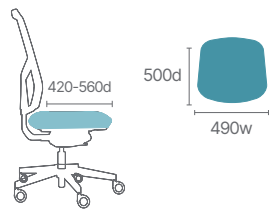

Gregory EOS Australia's Most Advanced Ergonomic Mesh Back Chair

The Gregory EOS offers personalised comfort and superior ergonomics with its height-adjustable mesh back and lumbar support. Featuring the patented Dual Density MkII Posture Support technology, it reduces muscular effort and promotes better health during prolonged sitting. The EOS includes a self-tensioning synchronised mechanism, 3D adjustable armrests,

and a stylish 5-star base for a truly individualised and adaptable seating experience. With a 5-year warranty and AFRDI Level 6 Certification, it assures lasting quality and durability, presenting a revolution in workplace seating that seamlessly fuses style, comfort, and advanced technology. Choose EOS for the ultimate seating experience.

Back Sizes

Seat Sizes

(from the most pronounced area of lumbar support to front edge of seat)

Seat Height

Arm Height Range

(from top of seat to top of arm pad)

Upholstery

At Gregory Commercial Furniture, we collaborate with multiple fabric houses, offering you a vast array of upholstery options. We ensure our ergonomic furniture aligns with your design vision, blending functionality with aesthetics seamlessly.