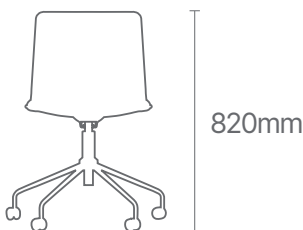

This versatile chair is height-adjustable, swivels 360 degrees, and includes castors for effortless mobility, making it suitable for both home and commercial settings. With top-quality caster wheels and a sleek aluminum frame, it offers adjustable seat height between 480mm and 580mm. Available in classic black with a polished five-star aluminium base, the Cassini chair combines style with affordability, backed by a 5-year warranty.

Overall Height

Seat Size

Seat Height Range