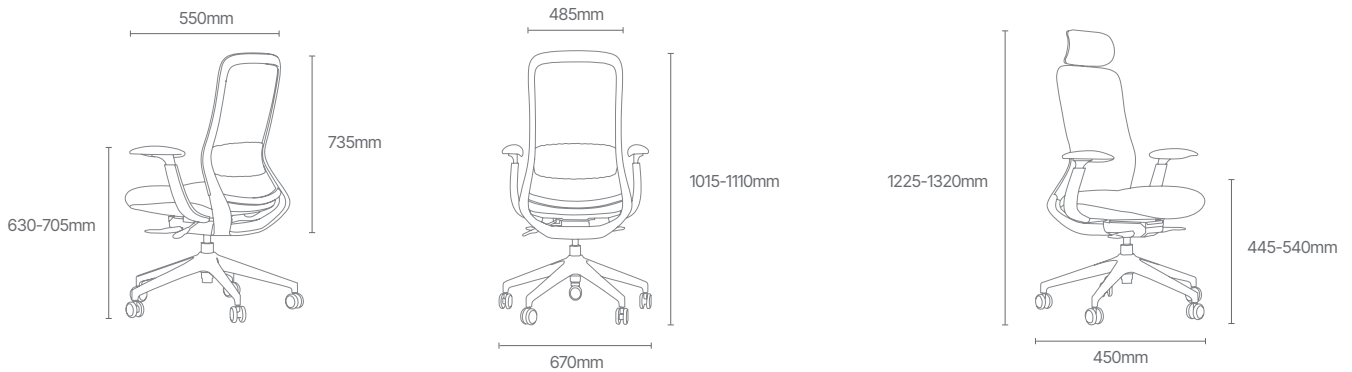

# Bellar

Mesh Back Task Chair

The Bellar Mesh Back Chair is a versatile seating solution for dynamic workplaces, featuring a synchronized mechanism for comfort and support. Its breathable mesh back and flexing lumbar support ensure comfort throughout the workday. With stylish design options and adjustable armrests, it fits any workspace aesthetic. Choose the Bellar Chair for enhanced productivity and comfort in your workspace.

## Bellar Mesh Back Task Chair

# Redefining Style and Comfort in Dynamic Workplaces

The Bellar Mesh Back Chair is made to seamlessly adapt to your needs, it effortlessly transitions between task work, meetings, and boardrooms. With its synchronised mechanism offering four locking positions and a self-tensioning feature that intuitively adjusts to your weight, the Bellar Chair ensures optimal comfort and support for various seating postures. Crafted for all-day comfort, the Bellar Chair boasts a breathable mesh back that

provides exceptional ventilation, keeping you cool and focused throughout your workday. Its flexing lumbar support dynamically adjusts to your movements, offering consistent lower back support. Complementing its sleek aesthetics, the chair's high arch star base ensures stability and durability. Embrace a new standard of comfort and style with the Bellar Mesh Back Chair, a catalyst for productivity and efficiency in your dynamic workplace.