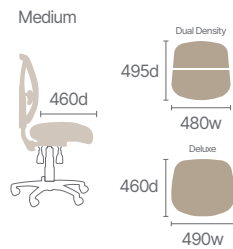

Gregory Evoke

Australia's Superior Ergonomic Chair

Elevate your workspace with the Gregory Evoke, the leading ergonomic office chair in Australia with an impressive mesh back design that ensures optimal breathability and adds a touch of style to any modern workspace. The adaptable ratchet back and cushioned lumbar support offer personalised comfort, promoting proper posture throughout your workday.

The Evoke incorporates Gregory's Dual Density Posture Support, reducing muscular effort and enhancing comfort. Its 3-lever independent mechanism allows for easy adjustments of seat height, seat tilt, and back angle. AFRDI 142 – Rated Load – 160kg MS Certification confirms Evoke's durability for intensive use with optimal performance.

Back Sizes

Seat Sizes

Arm Height Range

Seat Height

Upholstery

At Gregory Commercial Furniture, we collaborate with multiple fabric houses, offering you a vast array of upholstery options. We ensure our ergonomic furniture aligns with your design vision, blending functionality with aesthetics seamlessly.