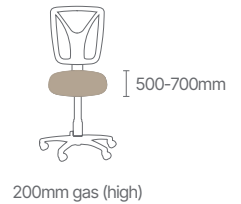

Seat Height