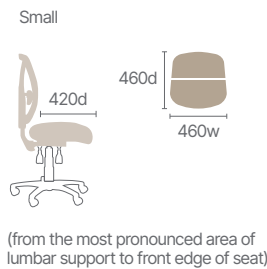

Gregory Evoke

Australia's Superior Ergonomic Chair

Elevate your workspace with the Gregory Evoke, the leading ergonomic office chair in Australia with an impressive mesh back design that ensures optimal breathability and adds a touch of style to any modern workspace. The adaptable ratchet back and cushioned lumbar support offer personalised comfort, promoting proper posture throughout your workday.

The Evoke incorporates Gregory's Dual Density Posture Support, reducing muscular effort and enhancing comfort. Its 3-lever independent mechanism allows for easy adjustments of seat height, seat tilt, and back angle. AFRDI 142 – Rated Load – 160kg MS Certification confirms Evoke's durability for intensive use with optimal performance.

Back Sizes

Seat Sizes

Arm Height Range

Seat Height

Upholstery

At Gregory Commercial Furniture, we collaborate with multiple fabric houses, offering you a vast array of upholstery options. We ensure our ergonomic furniture aligns with your design vision, blending functionality with aesthetics seamlessly.