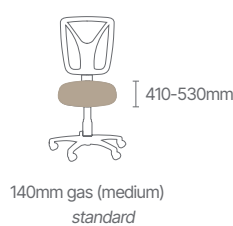

Seat Height