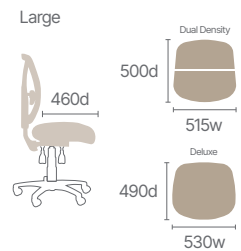

Gregory Evoke

Australia's Superior Ergonomic Chair

Elevate your workspace with the Gregory Evoke, the leading ergonomic office chair in Australia with an impressive mesh back design that ensures optimal breathability and adds a touch of style to any modern workspace. The adaptable ratchet back and cushioned lumbar support offer personalised comfort, promoting proper posture throughout your workday.

The Evoke incorporates Gregory's Dual Density Posture Support, reducing muscular effort and enhancing comfort. Its 3-lever independent mechanism allows for easy adjustments of seat height, seat tilt, and back angle. AFRDI 142 – Rated Load – 160kg MS Certification confirms Evoke's durability for intensive use with optimal performance.

Back Sizes

Seat Sizes

Arm Height Range

Seat Height

Upholstery

At Gregory Commercial Furniture, we collaborate with multiple fabric houses, offering you a vast array of upholstery options. We ensure our ergonomic furniture aligns with your design vision, blending functionality with aesthetics seamlessly.