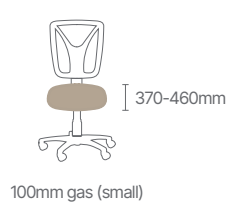

Seat Height