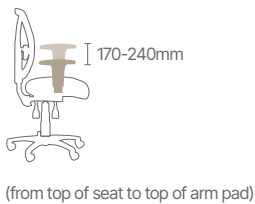

Arm Height Range