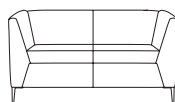

cambroso

Cambroso is a contemporary lounge which features a modern and timeless design. Immediately softening the office environment while adding a touch of sophistication.

Handcrafted in Australia, Cambroso can be upholstered in commercial quality fabrics of your choice, bringing a sense of luxury and comfort to suit your office space.

This Cambroso lounge features matt black legs as standard and is available in single, two and three and four seat models, along with a complementing quiet booth adding to its versatility.

Upholstery options
Any colour fabric
or leather

Leg options
Metal - matt black
Timber - light or dark

single

two

two and a half

three

quiet