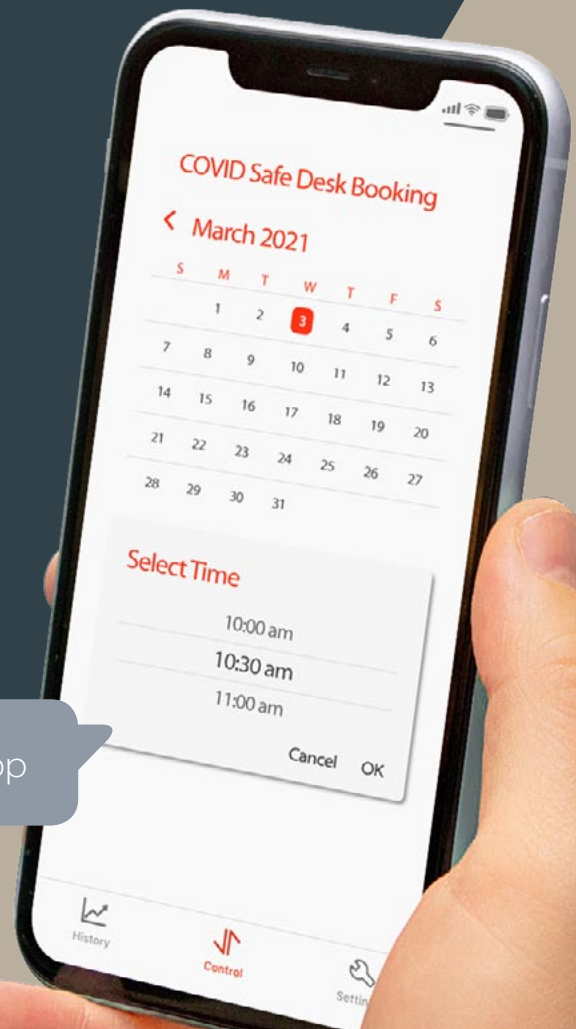

Gregory GSmart™

COVID Safe desk booking app