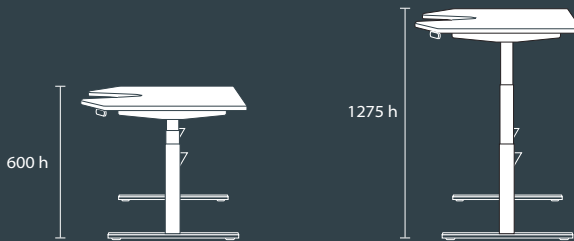

Complementing the hot desk booking system is the bluetooth app controlled desk height adjustment. You can easily set presets to raise and lower your desk to, or simply use the arrows in the app to adjust your desk to the ideal ergonomic position for you. Included as standard is a digital height adjustment module which is mounted to the underside of the desk.

Desk Height

Gregory GSmart™

COVID Safe desk booking app

Gregory Sit/Stand specifications

work surface dimensions

j-series surface dimensions

work surface height range

gregory sit/stand chair height range