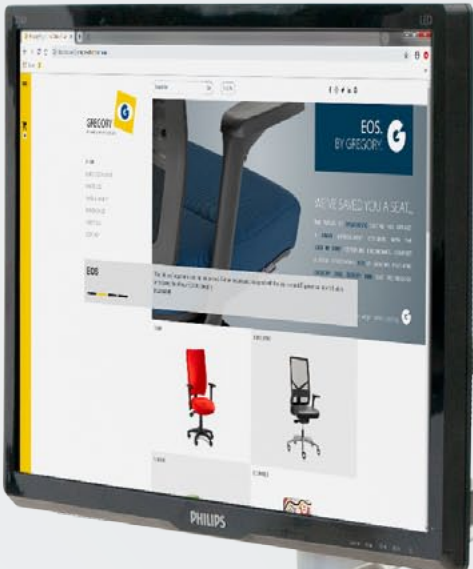

Gregory is the only workstation supplier in Australia with a comprehensive warranty support and electronics capabilities ✓

Standard and custom work surface size and colours

monitor arm options

forearm support reduces weight exerted on the spine and legs

electronically height adjustable with 3 memory presets and display - best height range available 615-1275mm

black or white 3 stage telescopic powdercoat frame for maximum range