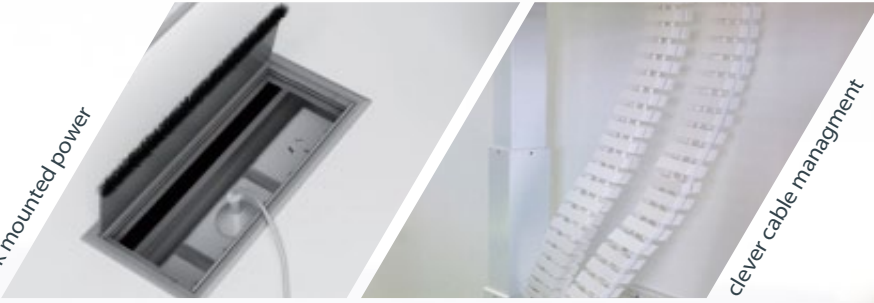

many above desk gpo/usb/data options

easy hinge cable tray options

clever cable management

desk mounted power