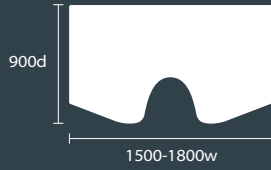

Desk Height

Gregory GSmart™

COVID Safe desk booking app

Gregory Sit/Stand specifications

work surface dimensions

j-series surface dimensions

work surface height range

gregory sit/stand chair height range