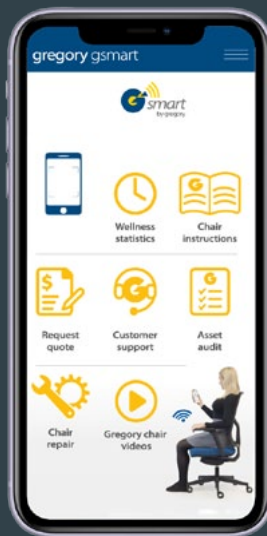

Gregory GSmart™

COVID Safe desk booking app