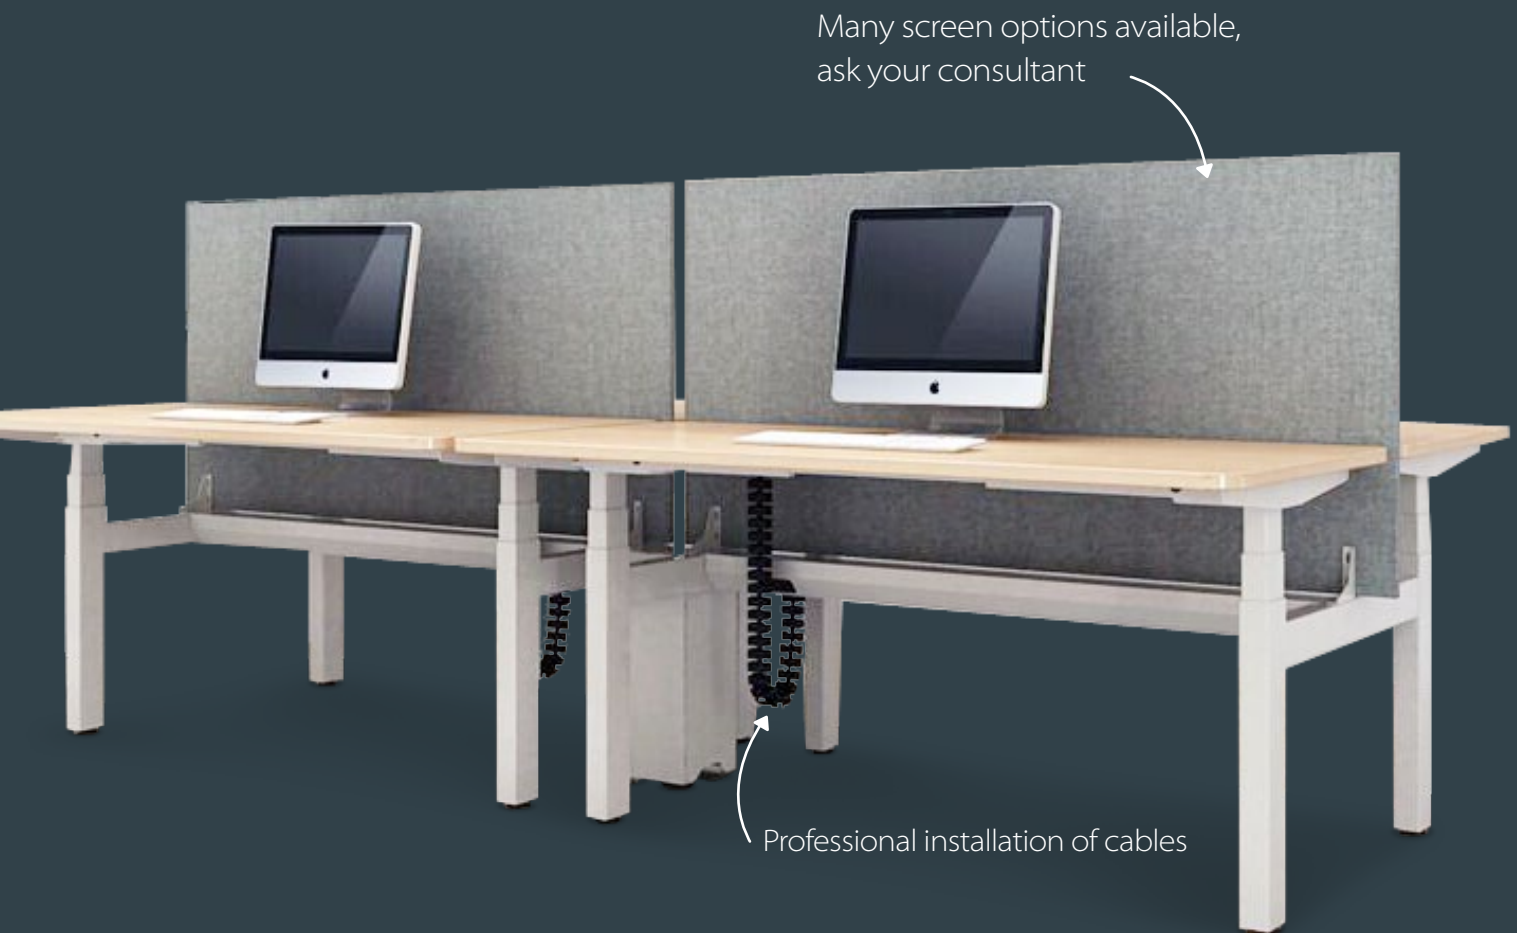

workstation configurations

shoulder support

straight

back to back

L shaped

120 degree

Many screen options available,
ask your consultant

Professional installation of cables

Power/Data

Gregory offers a full range of power and data accessories for you to choose from, ensuring your workstation is tailored to your exact requirements.

Select from a variety of options such as under desk cable tray and GPO, above desk GPO/USB/Data, in desk mounted easy access hinged power, hinged power trays or a complete bespoke solution that includes your own detailed power and data installation.

many above desk gpo/usb/data options

easy hinge cable tray options

desk mounted power

clever cable management

Smartphone app

full control and booking system

New for 2021 is a COVID Safe Hot Desk booking system, available free of charge via our app. This allows you to select your preferred date and time, then book in advance the desk of your choice for when you are in the office.

Complementing the hot desk booking system is the bluetooth app controlled desk height adjustment. You can easily set presets to raise and lower your desk to, or simply use the arrows in the app to adjust your desk to the ideal ergonomic position for you. Included as standard is a digital height adjustment module which is mounted to the underside of the desk.