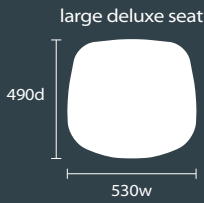

# gregory | ergonomic | executive

660mm

680-740mm

480-560mm

# slimline ultra specifications

seat size

seat height range

seat slide range

back size

back height range

lumbar range

arm height range