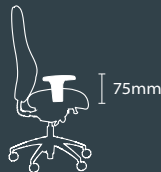

# gregory | ergonomic | executive

660mm

680-740mm

480-560mm

# slimline ultra specifications

seat size

seat height range

seat slide range

back size

back height range

lumbar range

arm height range