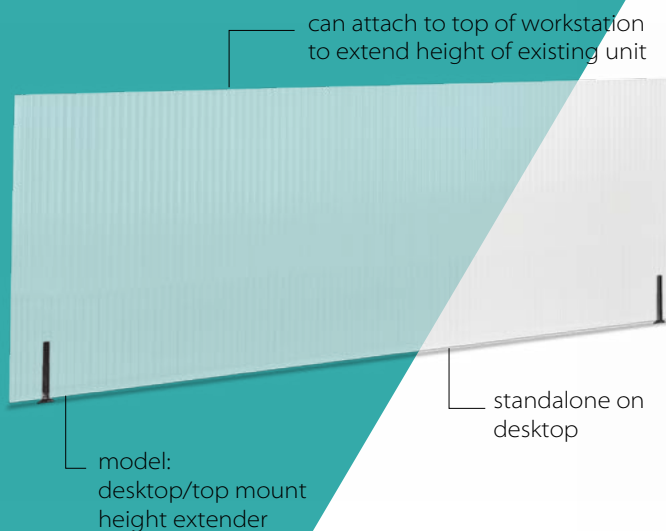

gregory

infection control workstation screen

Gregory workstation screens are the perfect solution for your infection control needs.

Our world has changed and we now must adapt, minimising the risk of infection and spread of disease will be critical items on everyone's agendas as staff return to work. These affordable and innovative infection control screens are in ideal solution to your changing workplace environments.

Available as freestanding small or large units or even a desktop/workstation extender to sit on/above your workstations while allowing light to reflect through your office.

Infection control screen features

- › Australian made
- › Translucent staff separation screen
- › Ideal to help reduce the spread of infection
- › Lightweight for ease of manoeuvrability
- › High workstation screen - ideal for office areas
- › Low/restaurant cafe/workstation screen - ideal for cafes and restaurants
- › Desktop/top mount screen - can be used as a standalone partition on a desk to divide work areas or can be attached to the top of an existing workstation screen to extend the height
- › Velcro linking device on low and high screens
- › 5 year warranty

Options

- › Castors or steel feet base (low and high screens)
- › Oak or dark stain finish timber base (low and high screens)