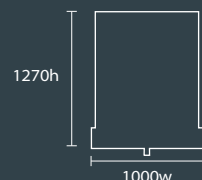

desktop/top mount
height extender